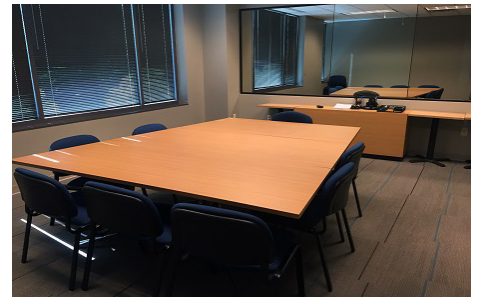

Capital Focus Room