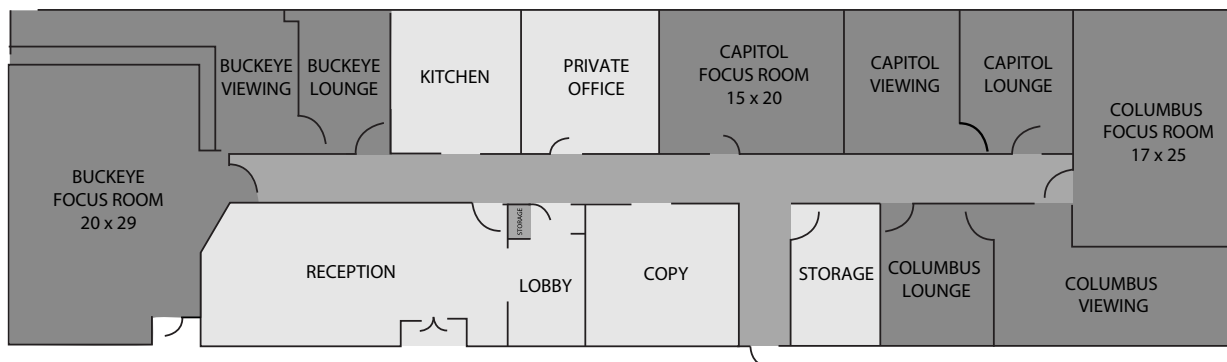

FACILITY ROOMS

Room	Dimensions	Maximum Conference Capacity	Maximum Viewing Capacity
Buckeye	20’ x 29’	20	14
Capitol	15’ x 20’	8	10
Columbus	17’ x 25’	14	14

FACILITY FEATURES

- 1-on-1 Room
- 1-on-1 Observation
- Air Conditioning
- Car Parking
- Catering Facilities
- Client Lounge
- Disabled Facilities
- Flipcharts/White Boards
- Internet/Web Groups
- Office Services
- One-Way Mirror Observation
- Patio
- Reception Area
- Transcription
- Translation
- Web Usability Testing

LOCATION OVERVIEW

COLUMBUS, OHIO

One Easton Oval Suite 300, Columbus, OH, 43219

FACILITY PHOTOS

Lobby

Buckeye Focus Room

Buckeye Viewing Room

Capital Client Lounge

Capital Viewing Room

Capital Focus Room

FLOOR PLAN

CONTACT 877.344.1574 | bidrequest@leresearch.com

Charlotte • Cincinnati • Columbus • Denver • New York City • Raleigh • Tampa