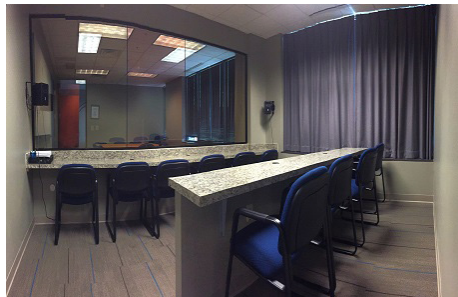

FACILITY ROOMS

Room	Dimensions	Maximum Conference Capacity	Maximum Viewing Capacity
Buckeye	20’ x 29’	20	14
Capitol	15’ x 20’	8	10
Columbus	17’ x 25’	14	14

FACILITY FEATURES

- 1-on-1 Room
- 1-on-1 Observation
- Air Conditioning
- Car Parking
- Catering Facilities
- Client Lounge
- Disabled Facilities
- Flipcharts/White Boards
- Internet/Web Groups
- Office Services
- One-Way Mirror Observation
- Patio
- Reception Area
- Transcription
- Translation
- Web Usability Testing

LOCATION OVERVIEW

COLUMBUS, OHIO

One Easton Oval Suite 300, Columbus, OH, 43219

FACILITY PHOTOS

Lobby

Buckeye Focus Room

Buckeye Viewing Room

Capital Client Lounge