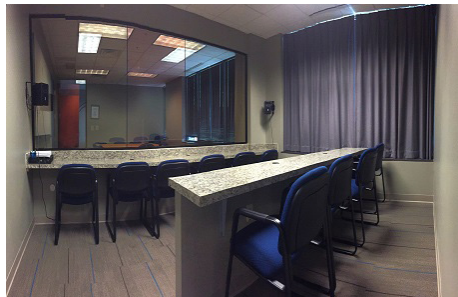

FACILITY ROOMS

Room	Dimensions	Maximum Conference Capacity	Maximum Viewing Capacity
Buckeye	20’ x 29’	20	12
Capitol	15’ x 20’	8	10
Columbus	17’ x 25’	12	14

FACILITY FEATURES

- 1-on-1 Room
- 1-on-1 Observation
- Air Conditioning
- Car Parking
- Catering Facilities
- Client Lounge
- Disabled Facilities
- Flipcharts/White Boards
- Internet/Web Groups
- Office Services
- One-Way Mirror Observation
- Patio
- Reception Area
- Transcription
- Translation
- Web Usability Testing

FACILITY PHOTOS

Lobby

Buckeye Focus Room

Buckeye Viewing Room

Capital Client Lounge

Capital Viewing Room

Capital Focus Room

FLOOR PLAN