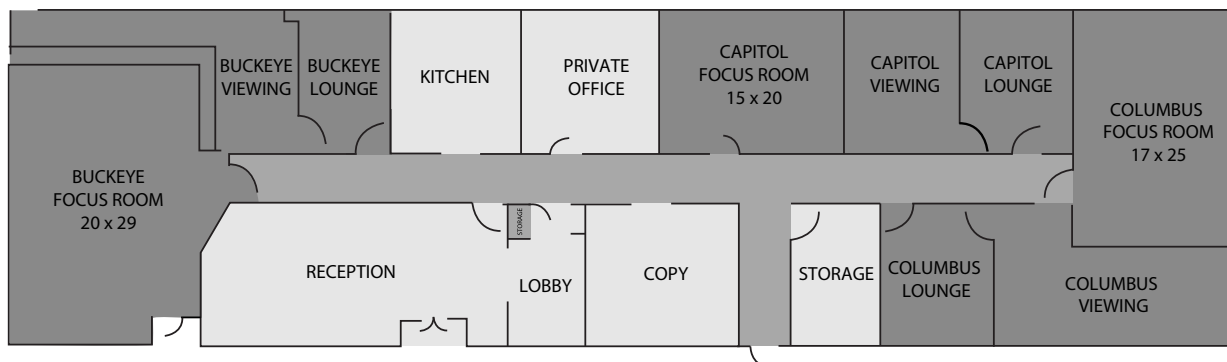

FACILITY ROOMS

Room	Dimensions	Maximum Conference Capacity	Maximum Viewing Capacity
Buckeye	20’ x 29’	20	12
Capitol	15’ x 20’	8	10
Columbus	17’ x 25’	12	14

FACILITY FEATURES

- 1-on-1 Room
- 1-on-1 Observation
- Air Conditioning
- Car Parking
- Catering Facilities
- Client Lounge
- Disabled Facilities
- Flipcharts/White Boards
- Internet/Web Groups
- Office Services
- One-Way Mirror Observation
- Patio
- Reception Area
- Transcription
- Translation
- Web Usability Testing

FACILITY PHOTOS

Lobby

Buckeye Focus Room

Buckeye Viewing Room

Capital Client Lounge

Capital Viewing Room

Capital Focus Room

FLOOR PLAN