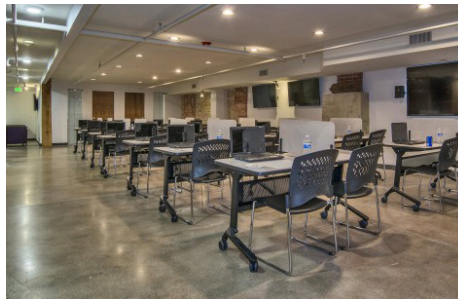

- A sensory and testing facility for traditional taste tests and CLT's
- Equipped with both consumer and commercial kitchens as well as break-out focus group rooms, it's the ideal space for testing both qual and quant.

FACILITY PHOTOS

Lobby

Pikes Peak Viewing Room

Pikes Peak Focus Room

Breckenridge Viewing Room

Breckenridge Focus Room

Vail Focus Room

Sensory Test Kitchen