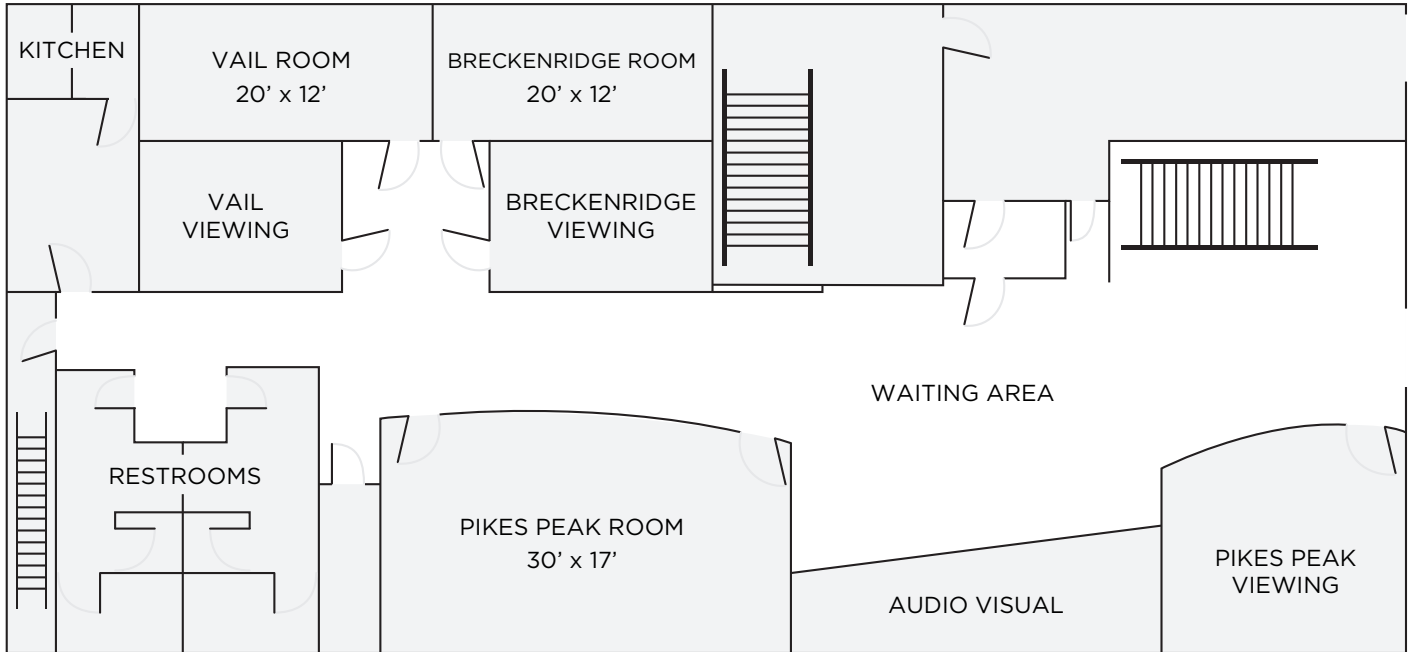

FACILITY PHOTOS

Lobby

Pikes Peak Viewing Room

Pikes Peak Focus Room

Breckenridge Viewing Room

Breckenridge Focus Room

Vail Focus Room

Sensory Test Kitchen

Sensory Room

LOCATION OVERVIEW

DENVER, COLORADO

1614 15th Street, Suite #100 Denver, CO, 80202

FLOOR PLAN

MAIN LEVEL

LOWER LEVEL