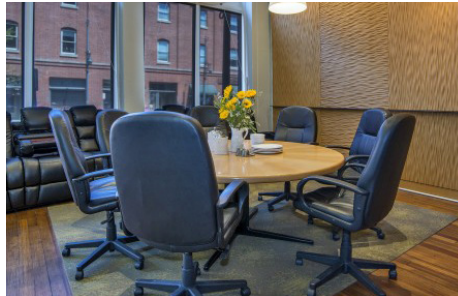

- A sensory and testing facility for traditional taste tests and CLT's
- Equipped with both consumer and commercial kitchens as well as break-out focus group rooms, it's the ideal space for testing both qual and quant.

FACILITY PHOTOS

Lobby

Pikes Peak Viewing Room

Pikes Peak Focus Room

Breckenridge Viewing Room

Breckenridge Focus Room

Vail Focus Room

Sensory Test Kitchen