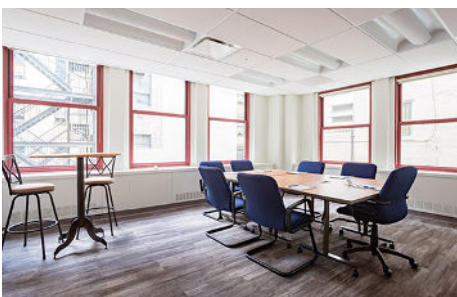

Wall Street Conference Room