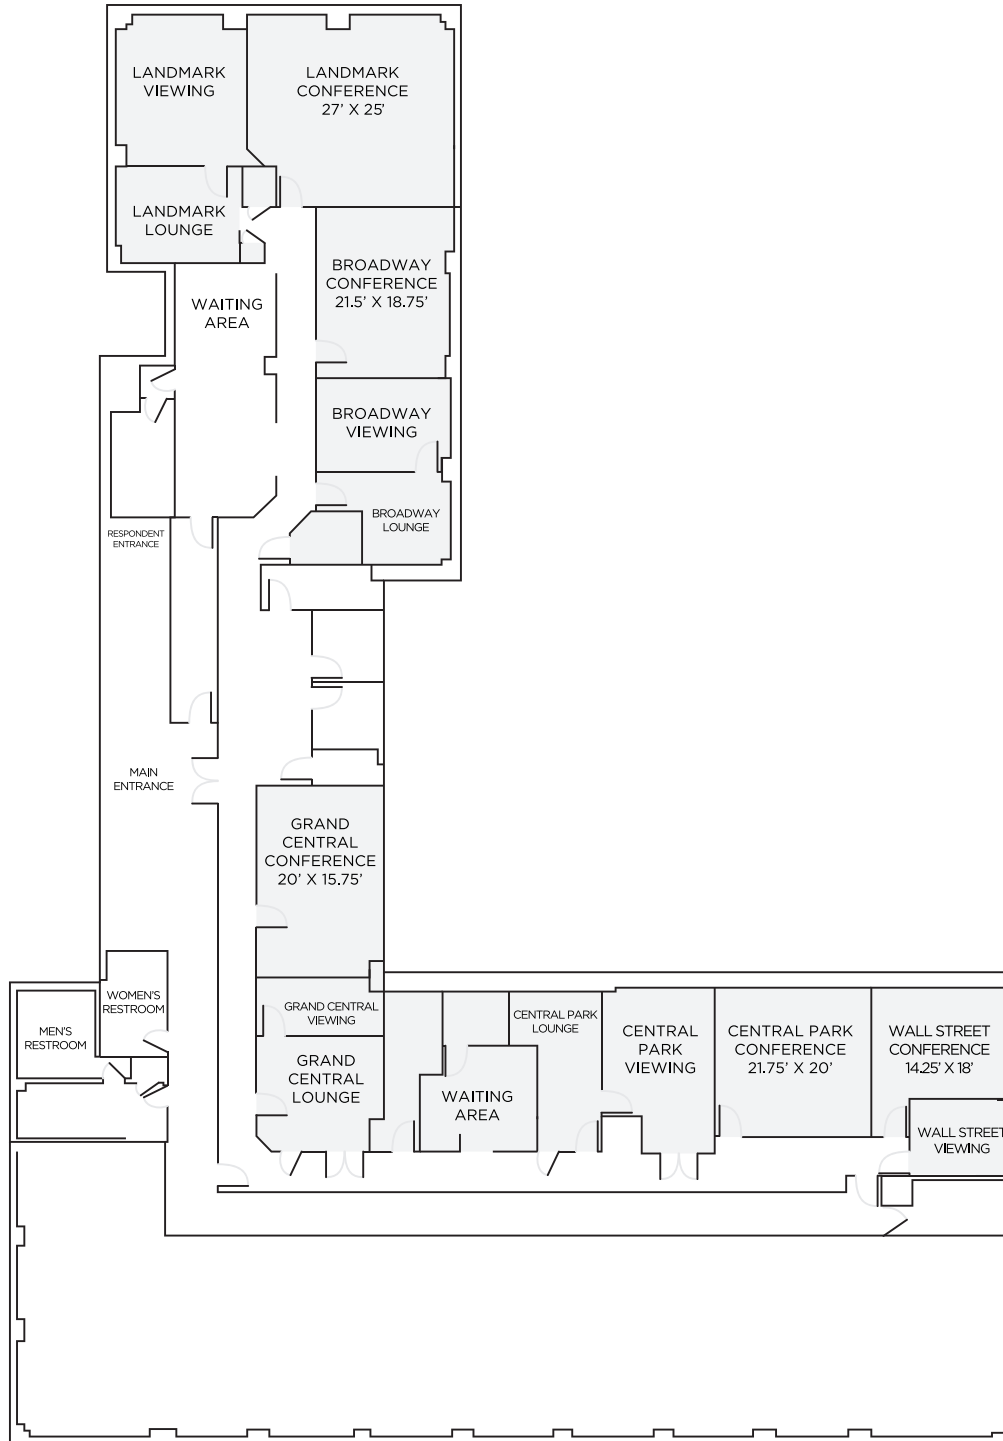

FACILITY ROOMS

Room	Dimensions	Maximum Conference Capacity	Maximum Viewing Capacity
Landmark	30' x 28'	15+	25
Broadway	24' x 20'	12	14
Grand Central	20' x 12.5'	12	13
Central Park	24' x 20'	16	13
Wall Street	14' x 18'	12	7

FACILITY PHOTOS

Landmark Conference Room

Landmark Viewing Room

Broadway Conference Room

Broadway Viewing Room

Grand Central Conference Room

Grand Central Viewing Room

Grand Central Lounge

Central Park Conference Room

Central Park Lounge

Wall Street Conference Room

Wall Street Viewing Room

LOCATION OVERVIEW

NEW YORK, NEW YORK

28th West 44th Street, Suite 500, New York, NY, 10036

FLOOR PLAN