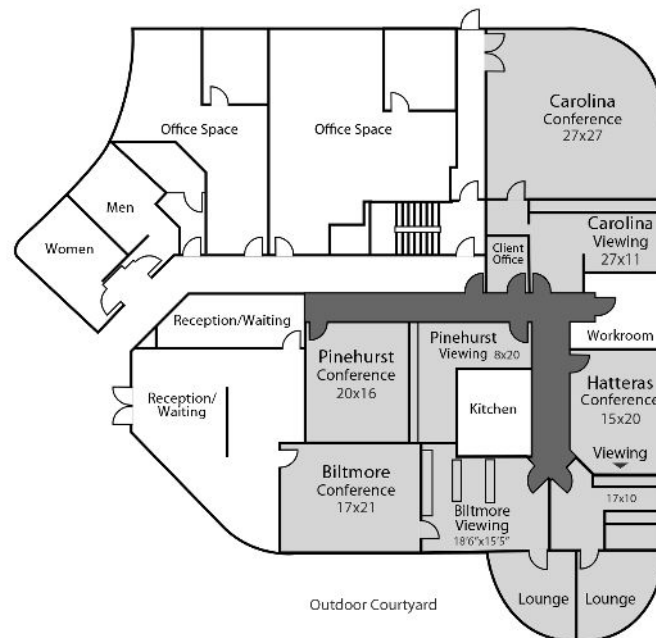

FACILITY ROOMS

Room	Dimensions	Maximum Conference Capacity	Maximum Viewing Capacity
Biltmore	17' x 21'	12	15
Carolina	27' x 27'	18	14
Hatteras	15' x 20'	8	12
Pinehurst	20' x 16'	8	10

FACILITY FEATURES

- 1-on-1 Room
- 1-on-1 Observation
- Air Conditioning
- Car Parking
- Catering Facilities
- Client Lounge
- Disabled Facilities
- Flipcharts/White Boards
- Internet/Web Groups
- Office Services
- One-Way Mirror Observation
- Patio
- Reception Area
- Transcription
- Translation
- Web Usability Testing

FACILITY PHOTOS

Lobby

Carolina Conference Room

Carolina Viewing Room

Pinehurst Conference Room

Hatteras Conference Room

Hatteras Viewing Room

FLOOR PLAN