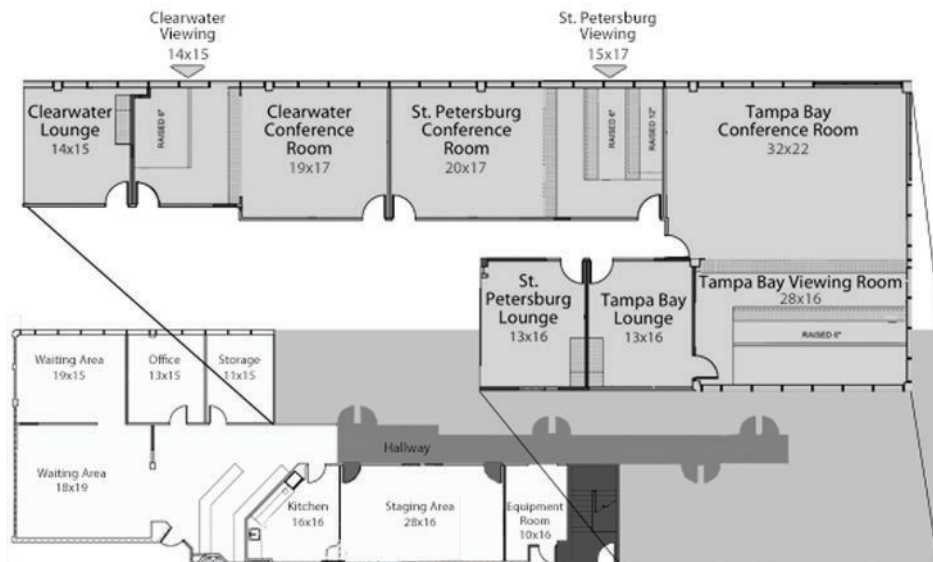

FACILITY ROOMS

Room	Dimensions	Maximum Conference Capacity	Maximum Viewing Capacity
Clearwater	19' x 17'	12	8
St. Petersburg	20' x 17'	14	14
Tampa Bay	32' x 22'	14	20

FACILITY FEATURES

- 1-on-1 Room
- Air Conditioning
- Catering Facilities
- Client Lounge
- Flipcharts/White Boards
- Internet/Web Groups
- Office Services
- One-Way Mirror Observation
- Reception Area
- Transcription
- Translation
- Web Usability Testing

LOCATION OVERVIEW

TAMPA, FLORIDA

5110 Sunforest Dr. Suite 300, Tampa, FL, 33634

FACILITY PHOTOS

Lobby

Clearwater Conference Room

Clearwater Viewing Room

Clearwater Lounge

St. Petersburg Conference Room

St. Petersburg Viewing Room

FLOOR PLAN

CONTACT 877.344.1574 | bidrequest@leresearch.com

Charlotte • Cincinnati • Columbus • Denver • New York City • Raleigh • Tampa