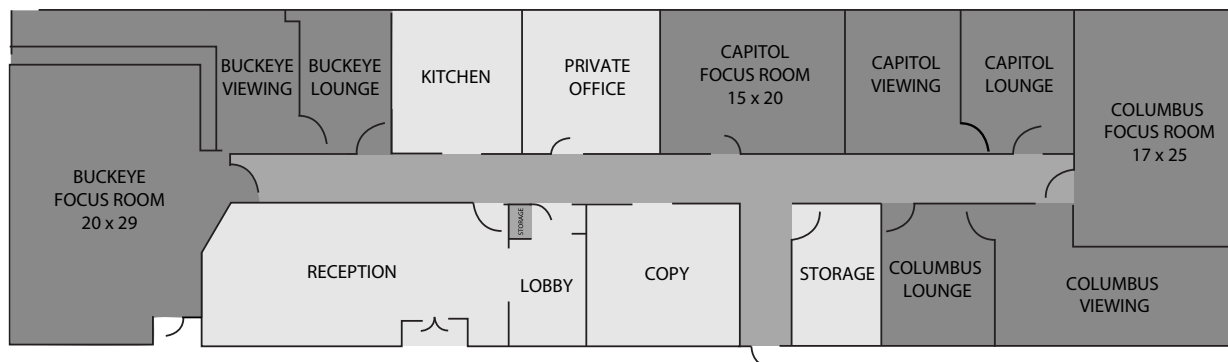

FACILITY ROOMS

Room	Dimensions	Maximum Conference Capacity	Maximum Viewing Capacity
Buckeye	20' x 29'	20	12
Capitol	15' x 20'	8	10
Columbus	17' x 25'	12	14

FACILITY FEATURES

- 1-on-1 Room
- 1-on-1 Observation
- Air Conditioning
- Car Parking
- Catering Facilities
- Client Lounge
- Disabled Facilities
- Flipcharts/White Boards
- Internet/Web Groups
- Office Services
- One-Way Mirror Observation
- Patio
- Reception Area
- Transcription
- Translation
- Web Usability Testing

FACILITY PHOTOS

Lobby

Buckeye Focus Room

Buckeye Viewing Room

Capital Client Lounge

Capital Viewing Room

Capital Focus Room

FLOOR PLAN