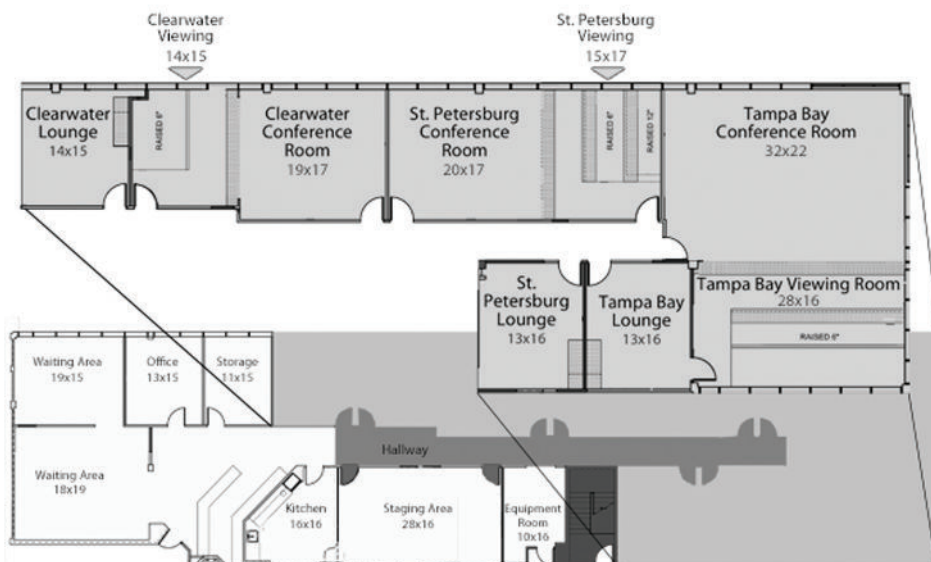

FACILITY ROOMS

Room	Dimensions	Maximum Conference Capacity	Maximum Viewing Capacity
Clearwater	19' x 17'	12	8
St. Petersburg	20' x 17'	14	14
Tampa Bay	32' x 22'	14	20

FACILITY FEATURES

- 1-on-1 Room
- Air Conditioning
- Catering Facilities
- Client Lounge
- Flipcharts/White Boards
- Internet/Web Groups
- Office Services
- One-Way Mirror Observation
- Reception Area
- Transcription
- Translation
- Web Usability Testing

LOCATION OVERVIEW

TAMPA, FLORIDA

5110 Sunforest Dr. Suite 300, Tampa, FL, 33634

FACILITY PHOTOS

Lobby

Clearwater Conference Room

Clearwater Viewing Room

Clearwater Lounge

St. Petersburg Conference Room

St. Petersburg Viewing Room

FLOOR PLAN

CONTACT 877.344.1574 | bidrequest@leresearch.com

Charlotte • Cincinnati • Columbus • Denver • New York City • Orlando • Raleigh • Tampa